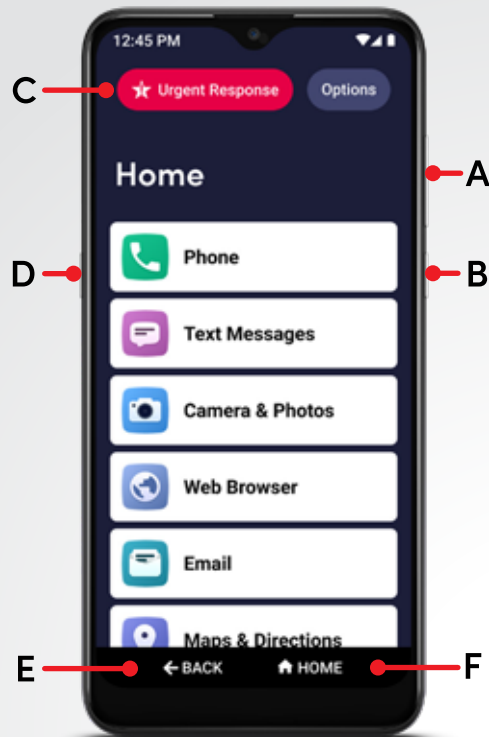

## Getting Started

# Phone Overview

- A. **Volume Button**- PRESS upper end of the button to increase volume; PRESS lower end of the button to decrease volume.
- B. **Power/Lock Button**- QUICKLY PRESS to lock or wake your phone; PRESS AND HOLD to power your phone on or off.
- C. **Urgent Response Button**- PRESS AND HOLD to get help in an unsafe or uncertain situation (requires a Lively™ Health & Safety Package).
- D. **Google Assistant Button**- PRESS to verbally ask questions, get information, and more.
- E. **BACK Button**- TAP to return to the previous screen.
- F. **HOME Button**- TAP to return to the Home screen.