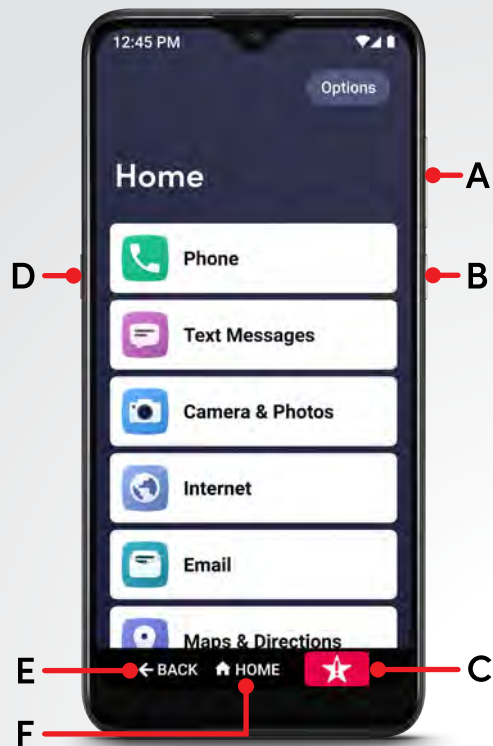

## Getting Started

# Phone Overview

- A. **Volume Button**- PRESS upper end of the button to increase volume; PRESS lower end of the button to decrease volume.
- B. **Power/Lock Button**- QUICKLY PRESS to lock or wake your phone; PRESS AND HOLD to power your phone on or off.
- C. **Urgent Response Button**- PRESS AND HOLD to get help in an unsafe or uncertain situation (requires a Lively™ Health & Safety Package).
- D. **Google Assistant Button**- PRESS to verbally ask questions, get information, and more.
- E. **BACK Button**- TAP to return to the previous screen.
- F. **HOME Button**- TAP to return to the Home screen.