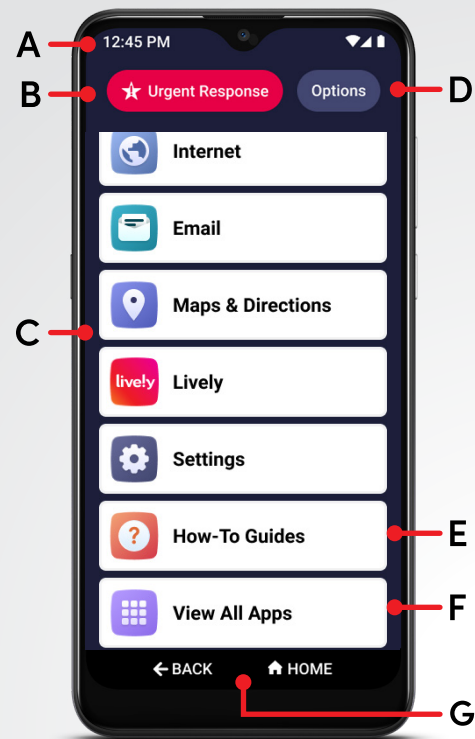

## Getting Started

# Home Screen Overview

The Home screen lists commonly used apps in one place. From here, you can access all features of your smartphone.

- A. **Status Bar** – Shows you **12:45 PM** current time, Bluetooth status, Wi-Fi status, cellular signal strength, and battery level.
- B. **Title Bar** – Name of the application or screen you are viewing.
- C. **App List** – A list of commonly used apps. See “Customizing Your Home Screen Applications” on page 117 of your user guide to change which apps appear on your Home screen.
- D. **Options** – TAP to view more options relevant to the screen you are currently viewing.
- E. **How-to Guides** – View animated guides on how to use your phone and get helpful tips.
- F. **View All Apps** – TAP to view all the apps on your phone in alphabetical order.
- G. **Navigation Buttons** – Navigate around your phone.